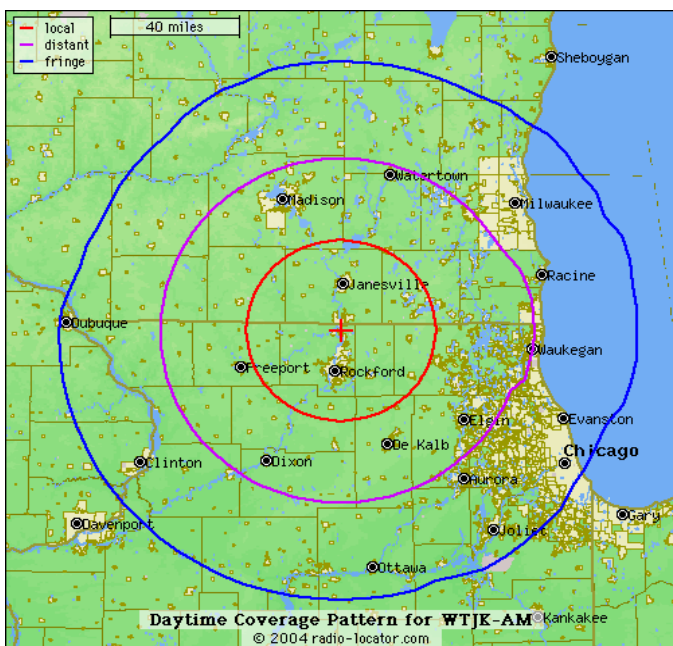

**The Stateline's only 24/7 sports talk station!**  
**Featuring informative and entertaining national and local sports talk, the best local sports coverage, and live play by play of the world's biggest sporting events!**  
**Sports Radio attracts a loyal, attentive and desirable audience guaranteeing that your message will be heard!**

## **INFORMATION**

**Call Letters:** WTJK-AM

**Format:** Sports

**Target Audience:** Males 25-54

**Counties Served:** Rock, Winnebago

**Play by Play:** Rockford IceHogs, NASCAR's Sprint Cup and Nationwide Series, Beloit Snappers Baseball, Hononegah H.S. Football and Basketball, NIU Football, Rockford Riverhawks Baseball, Roscoe Rush Football, Janesville Jets Hockey, Major League Baseball, and the NCAA Bowl Championship Series